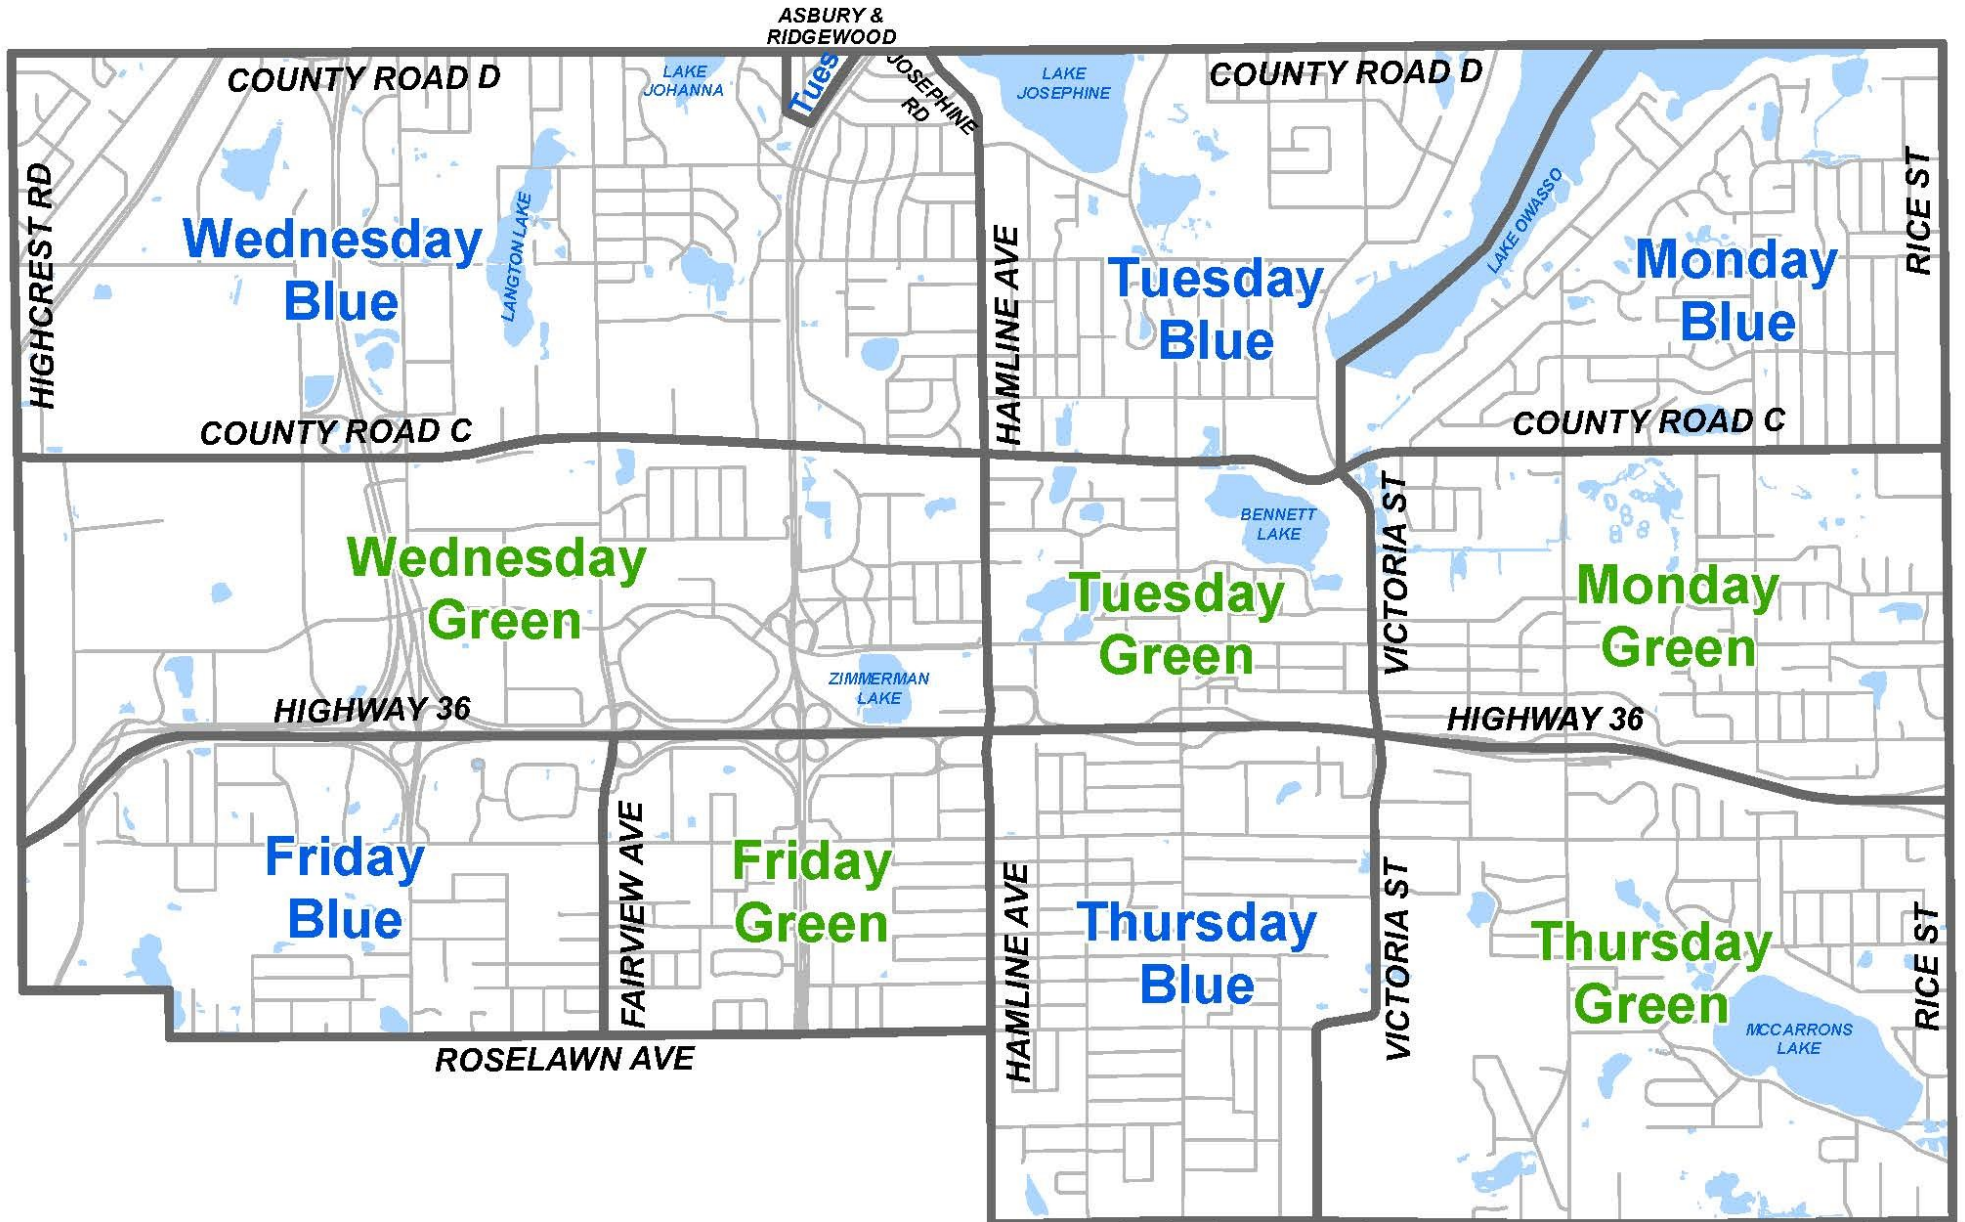

Roseville Recycling Map & Calendar

2022

How to Recycle in Roseville

Recycling cart must be at the curb by 7 a.m. with the lid opening facing the street.

The city of Roseville requests all recycling carts be stored out of view from the street on non-recycling days.