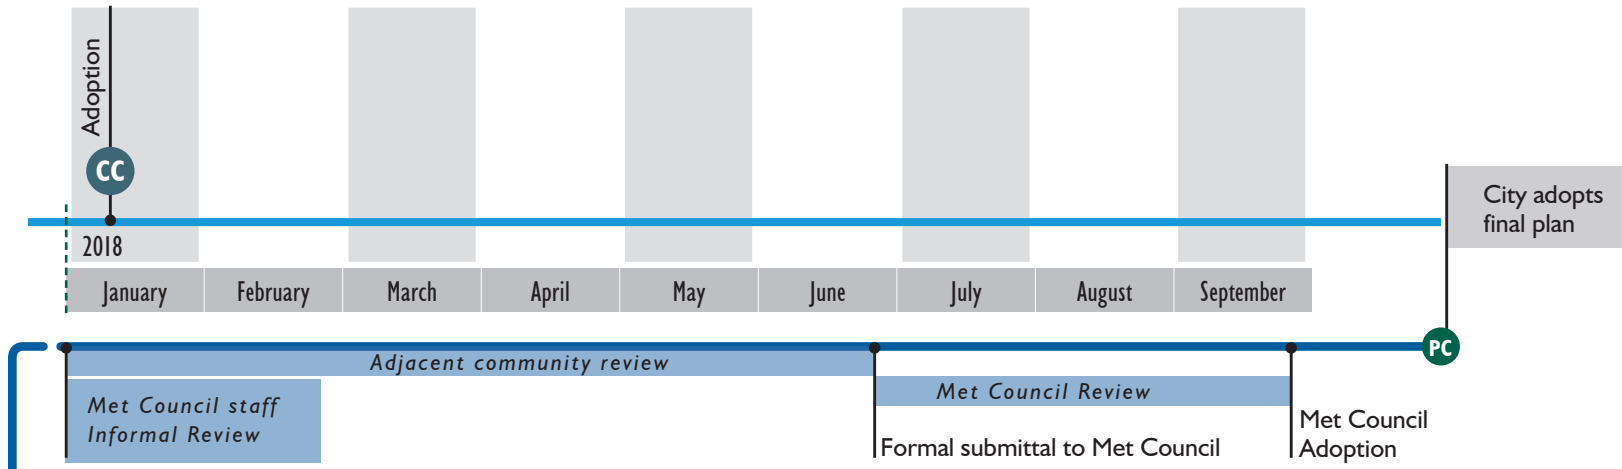

Roseville Comprehensive Plan Schedule

Key to Meeting Symbols

- PC - Planning Commission
- CC - City Council
- O - Other Commissions
- A - Interagency
- S - Staff
- PE - Public Engagement

- Last Updated: 6/27/17