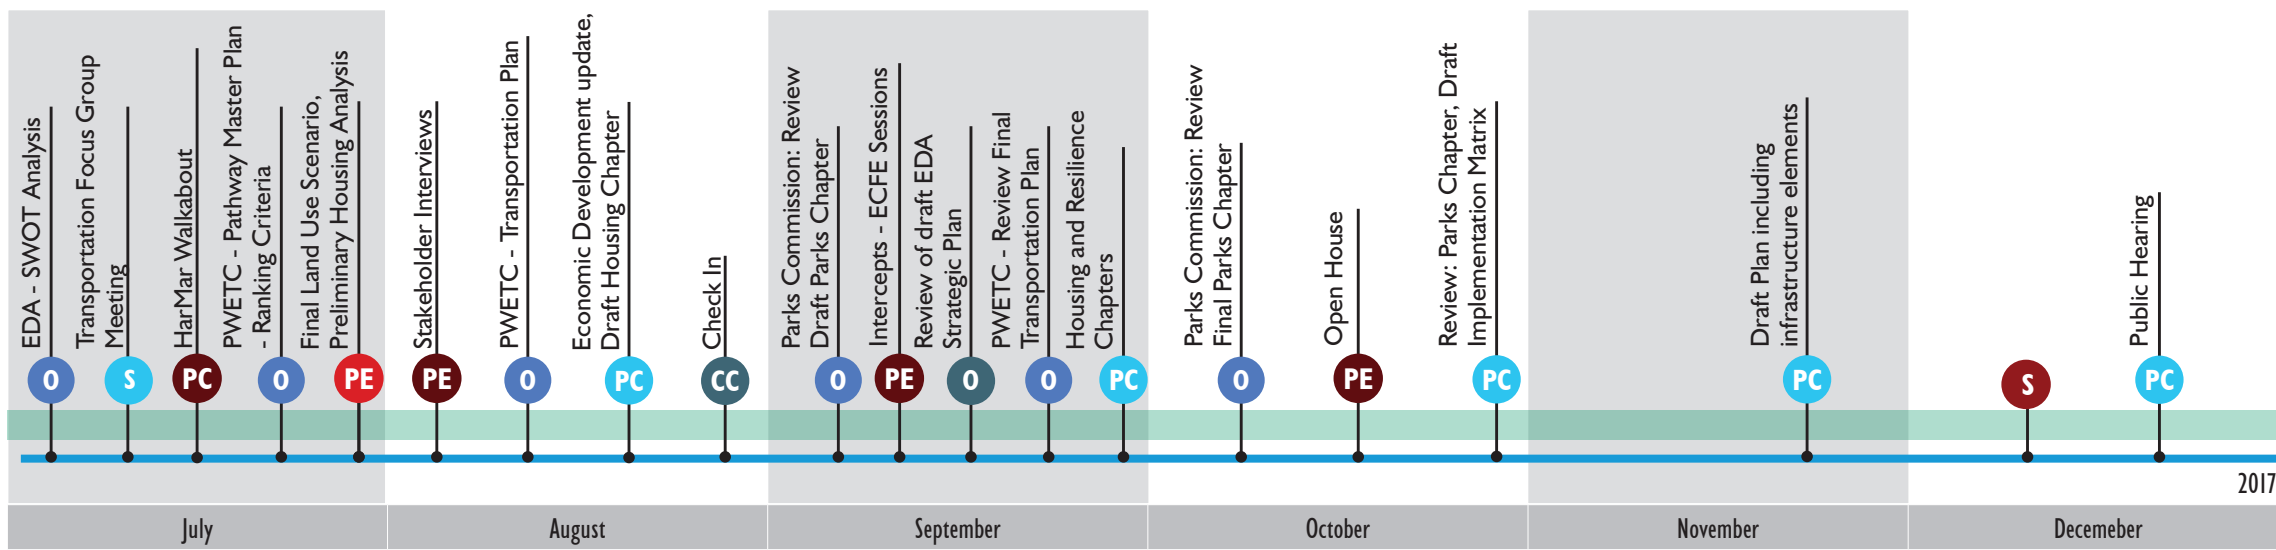

Roseville Comprehensive Plan Schedule

Key to Meeting Symbols

- PC - Planning Commission
- CC - City Council
- O - Other Commissions
- A - Interagency
- S - Staff
- PE - Public Engagement

- Last Updated: 6/27/17