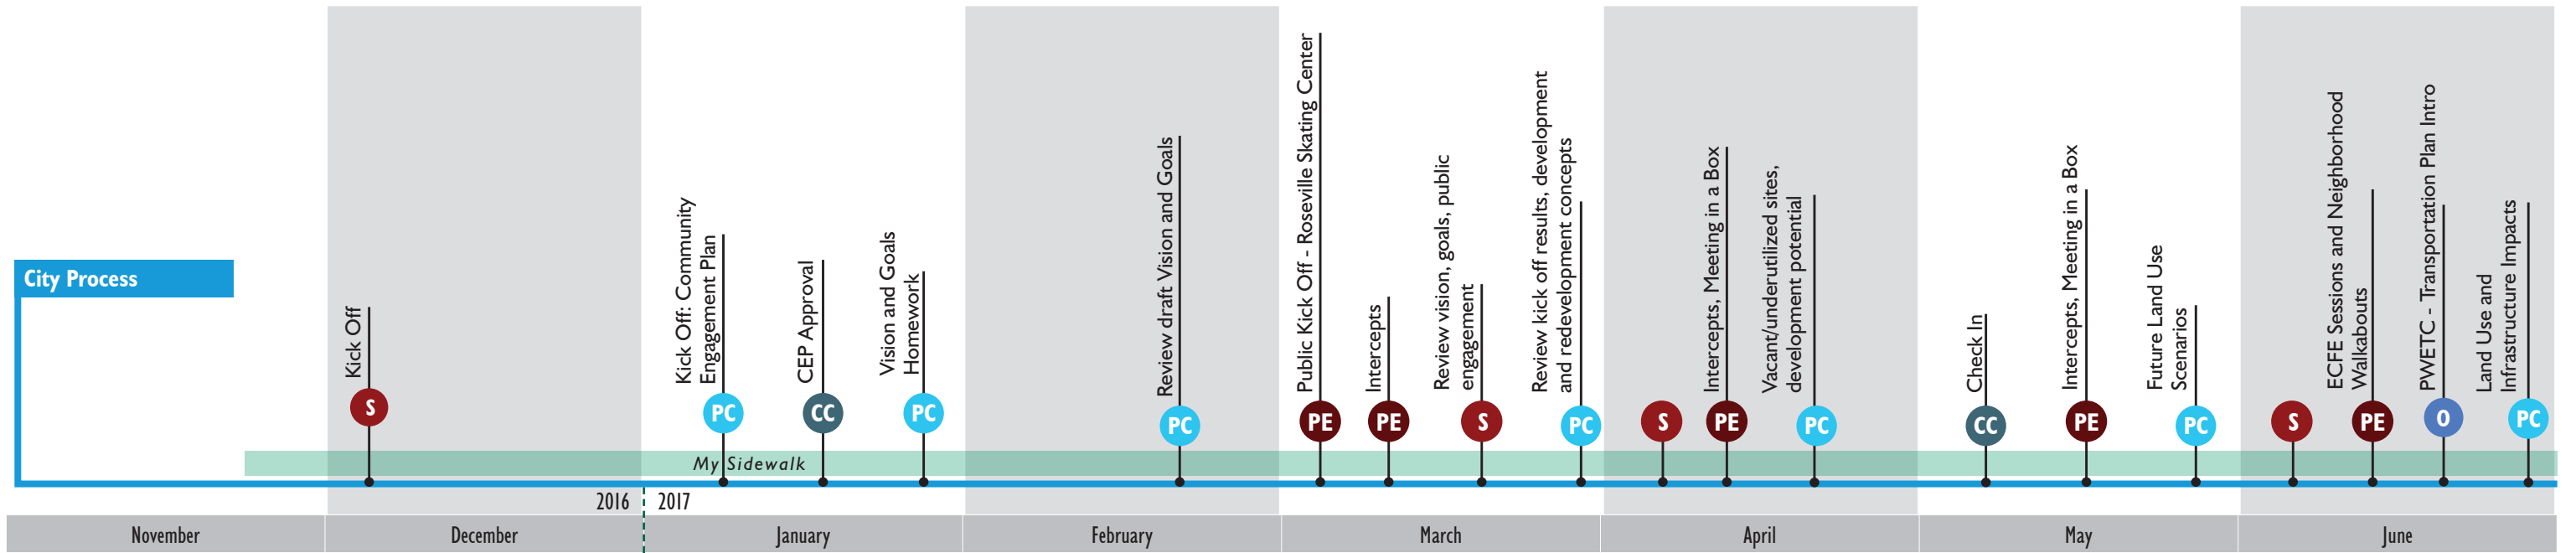

Roseville Comprehensive Plan Schedule

Key to Meeting Symbols

- PC - Planning Commission
- CC - City Council
- O - Other Commissions
- A - Interagency
- S - Staff
- PE - Public Engagement

- Last Updated: 6/27/17