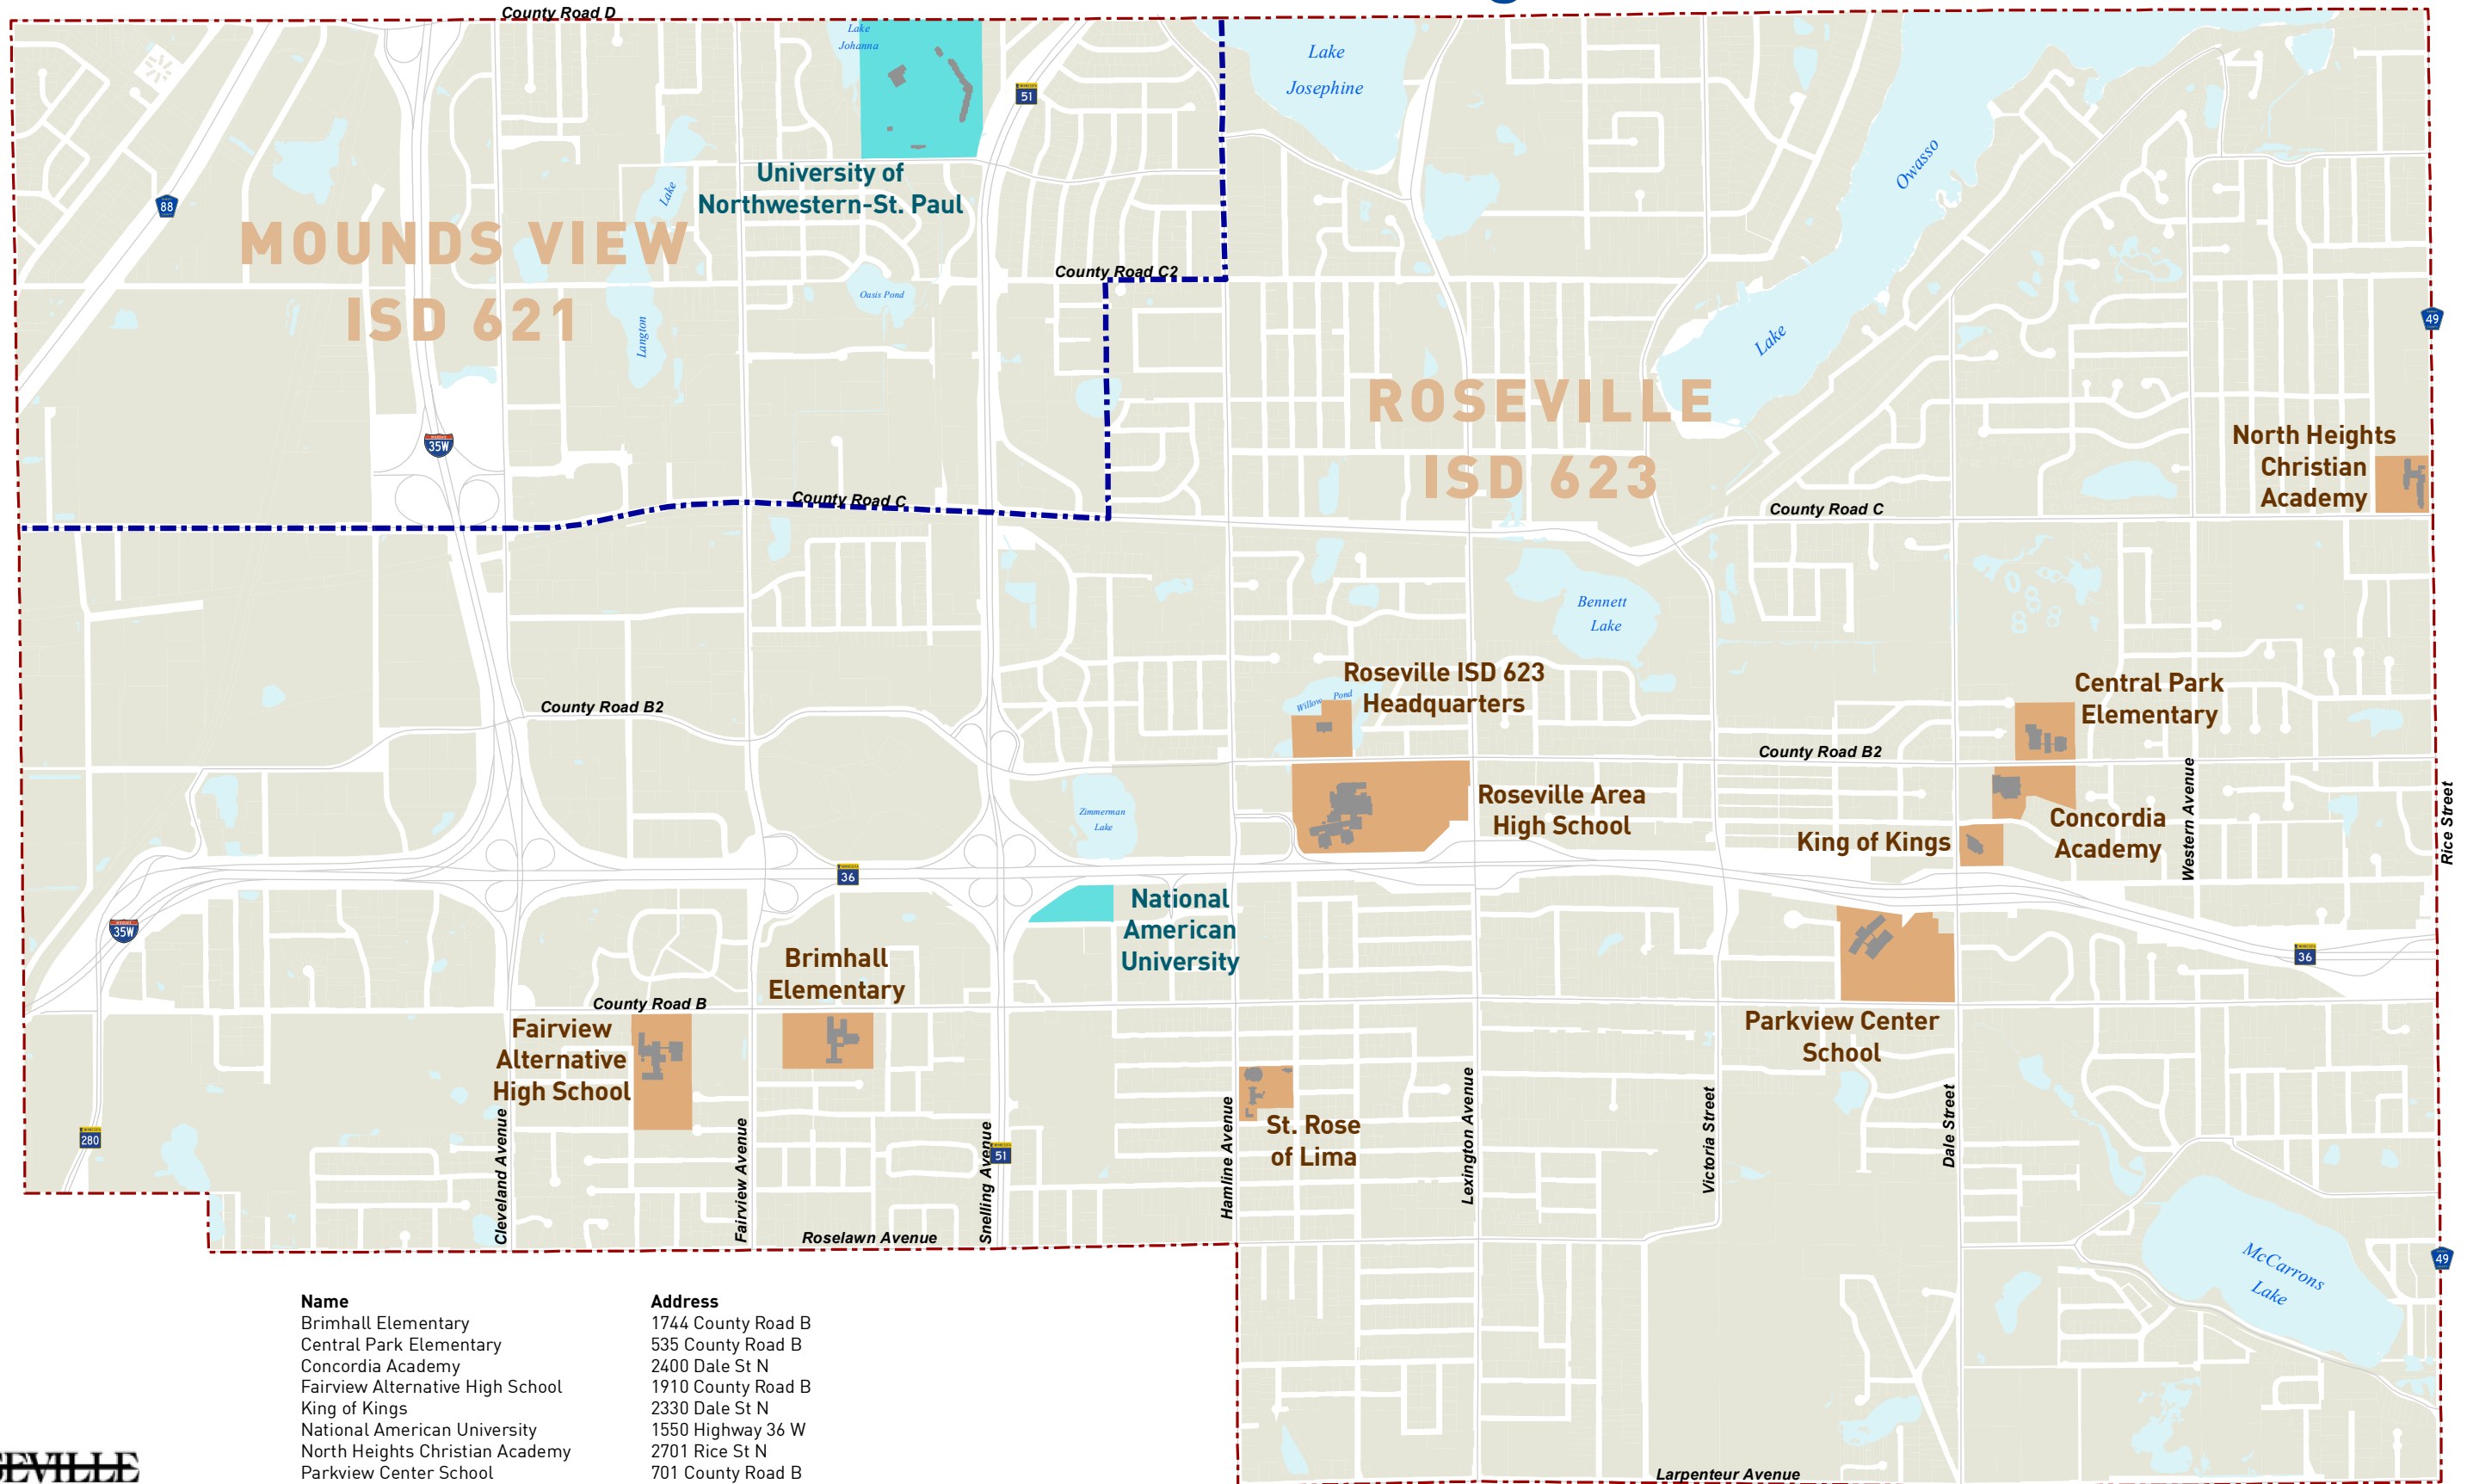

Schools and Colleges

Name	Address
Brimhall Elementary	1744 County Road B
Central Park Elementary	535 County Road B
Concordia Academy	2400 Dale St N
Fairview Alternative High School	1910 County Road B
King of Kings	2330 Dale St N
National American University	1550 Highway 36 W
North Heights Christian Academy	2701 Rice St N
Parkview Center School	701 County Road B
Roseville Area High School	1240 County Road B2
Roseville District 623 Office	1251 County Road B2
St. Rose of Lima	2072 Hamline Ave N
University of Northwestern-St. Paul	3003 Snelling Ave N

 School District Boundary

Prepared by:
Community Development
August 2018