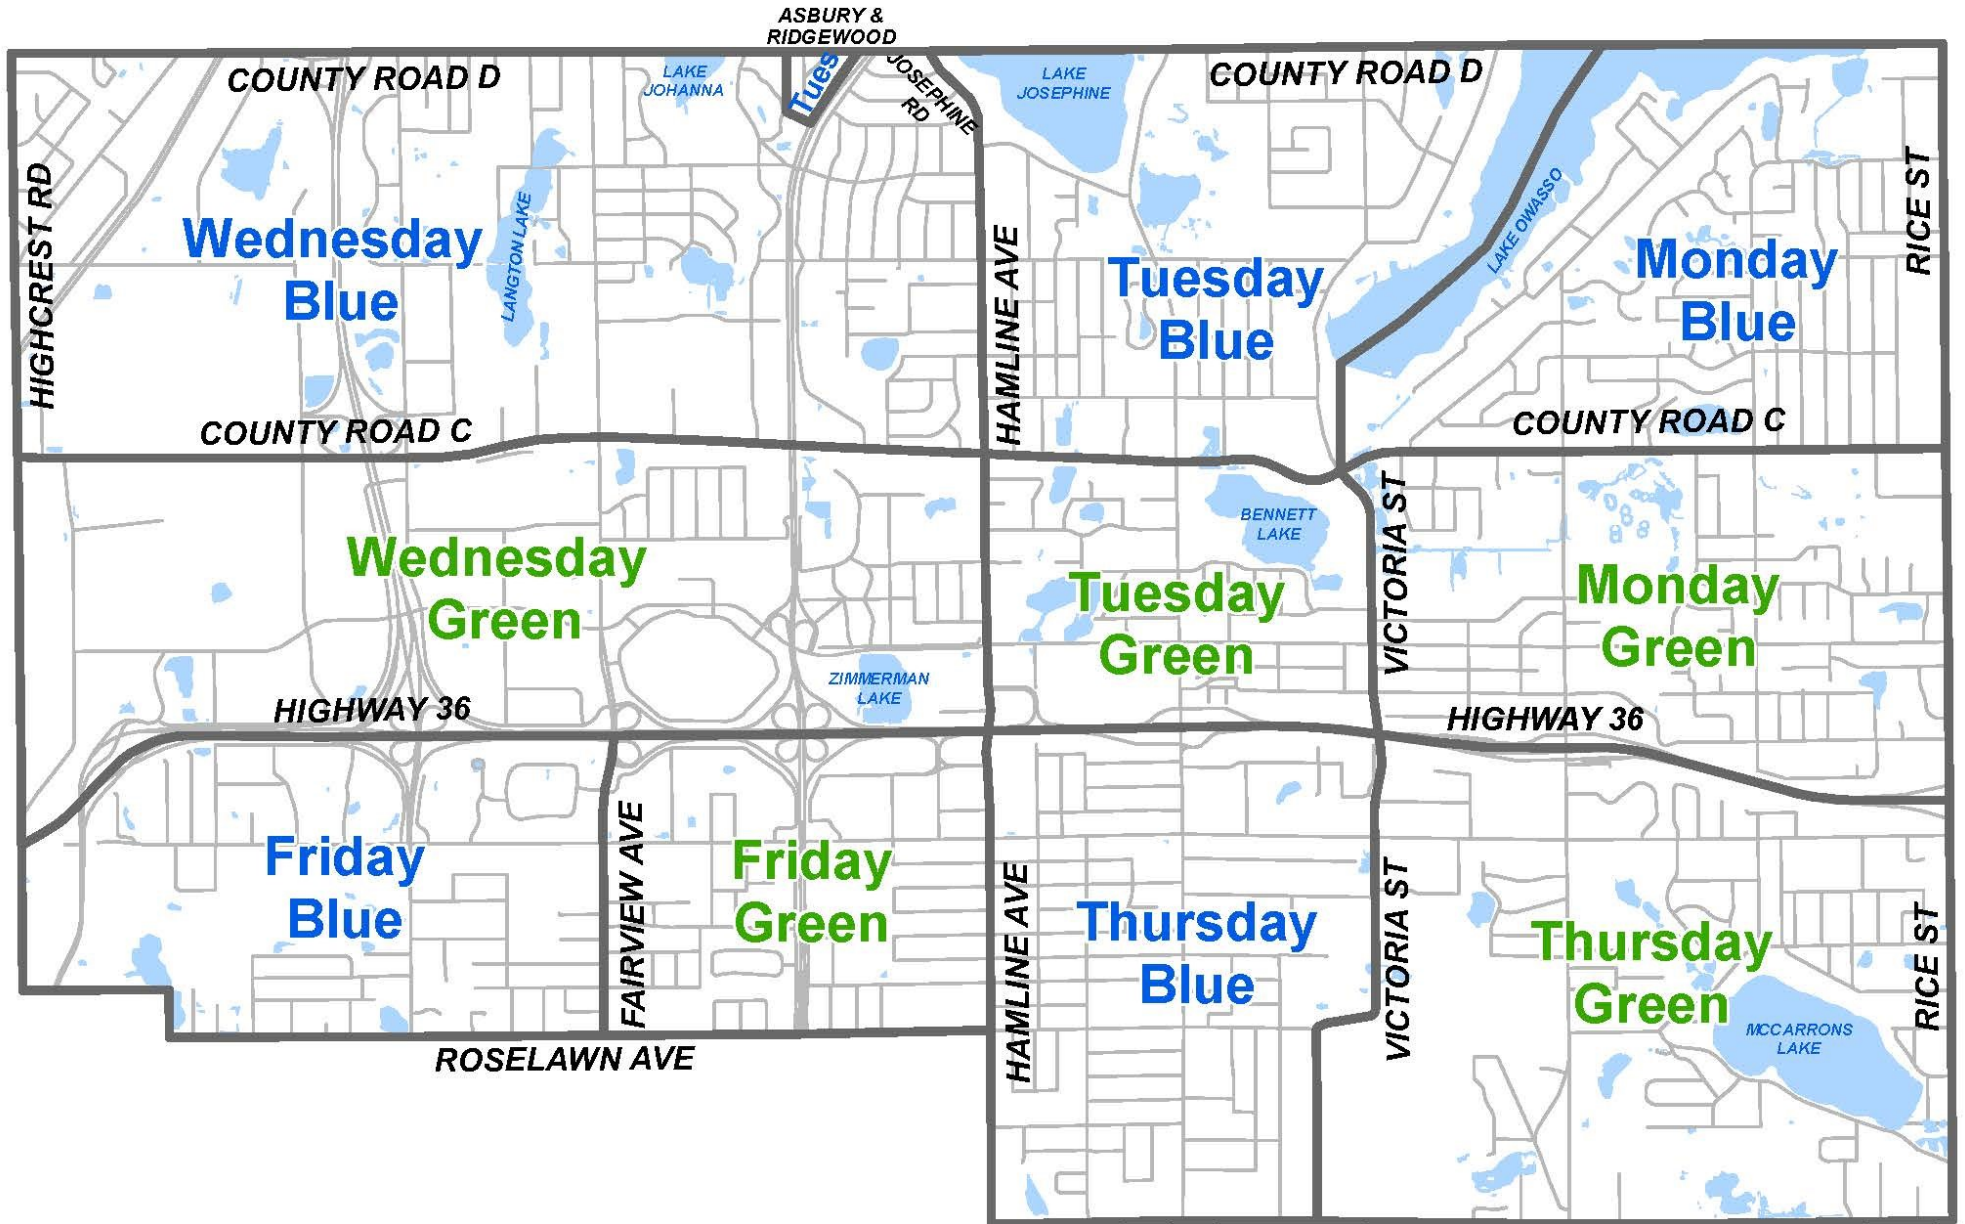

Roseville Recycling Map & Calendar

2023

How to Recycle in ROSEVILLE

Recycling cart must be at the curb by **7 a.m.** with the lid opening facing the street. The city of Roseville requests all recycling carts be stored out of view from the street on non-recycling days.

For holidays falling on a weekday during your recycling week, collections on and following the holiday will be delayed by one day.

JANUARY 2023

S	M	T	W	Th	F	S
1	2	3	4	5	6	7
8	9	10	11	12	13	14
15	16	17	18	19	20	21
22	23	24	25	26	27	28
29	30	31				