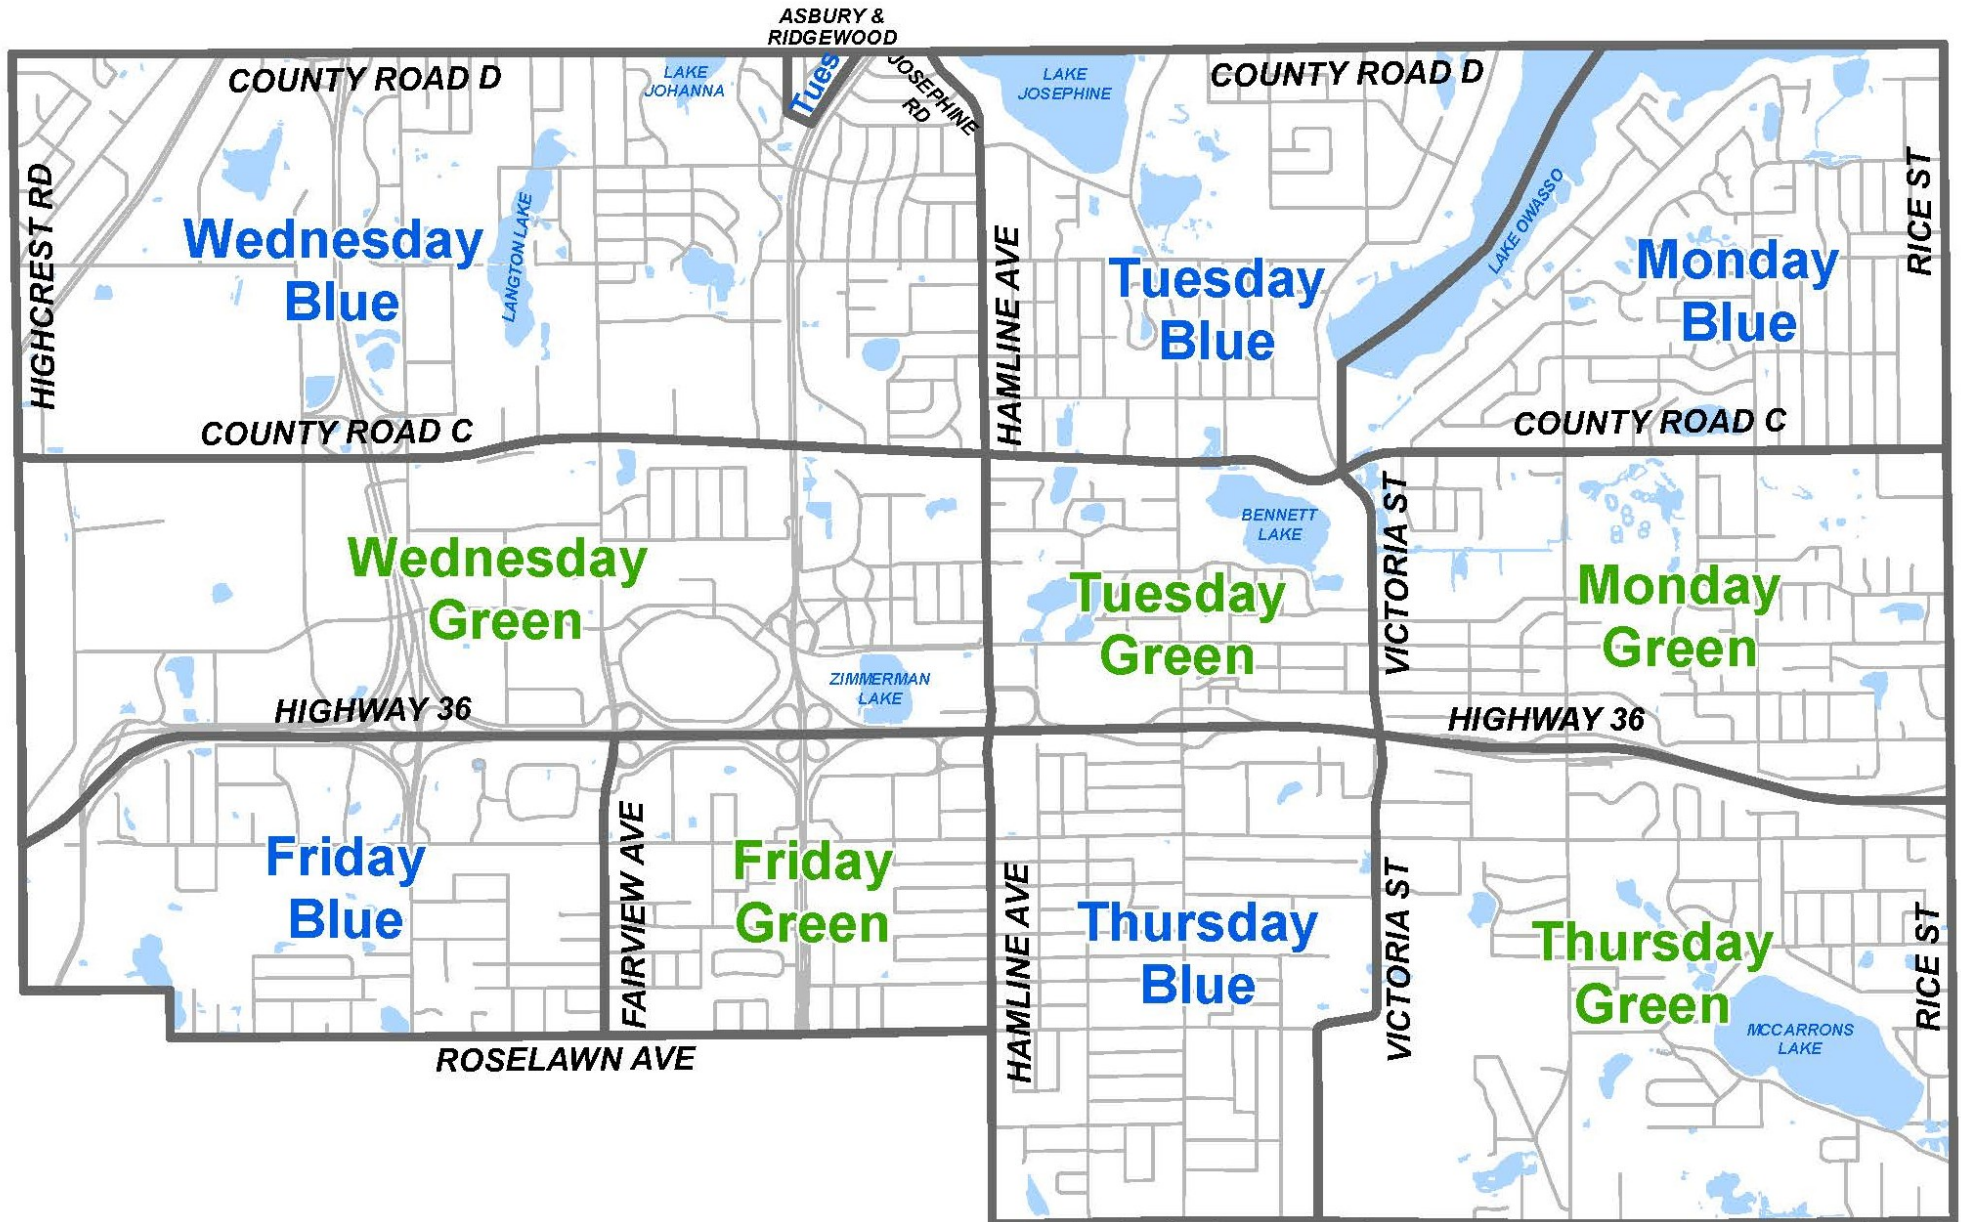

# Roseville Single Sort Recycling Map & Calendar 2018-19

# Roseville 2018 Recycling Calendar

Wheel your recycling cart to the curb by 7 a.m. on your recycling day (or the night before) so the lid opens facing the street. The City of Roseville requires that recycling carts be stored out of view from the street on non-recycling days.