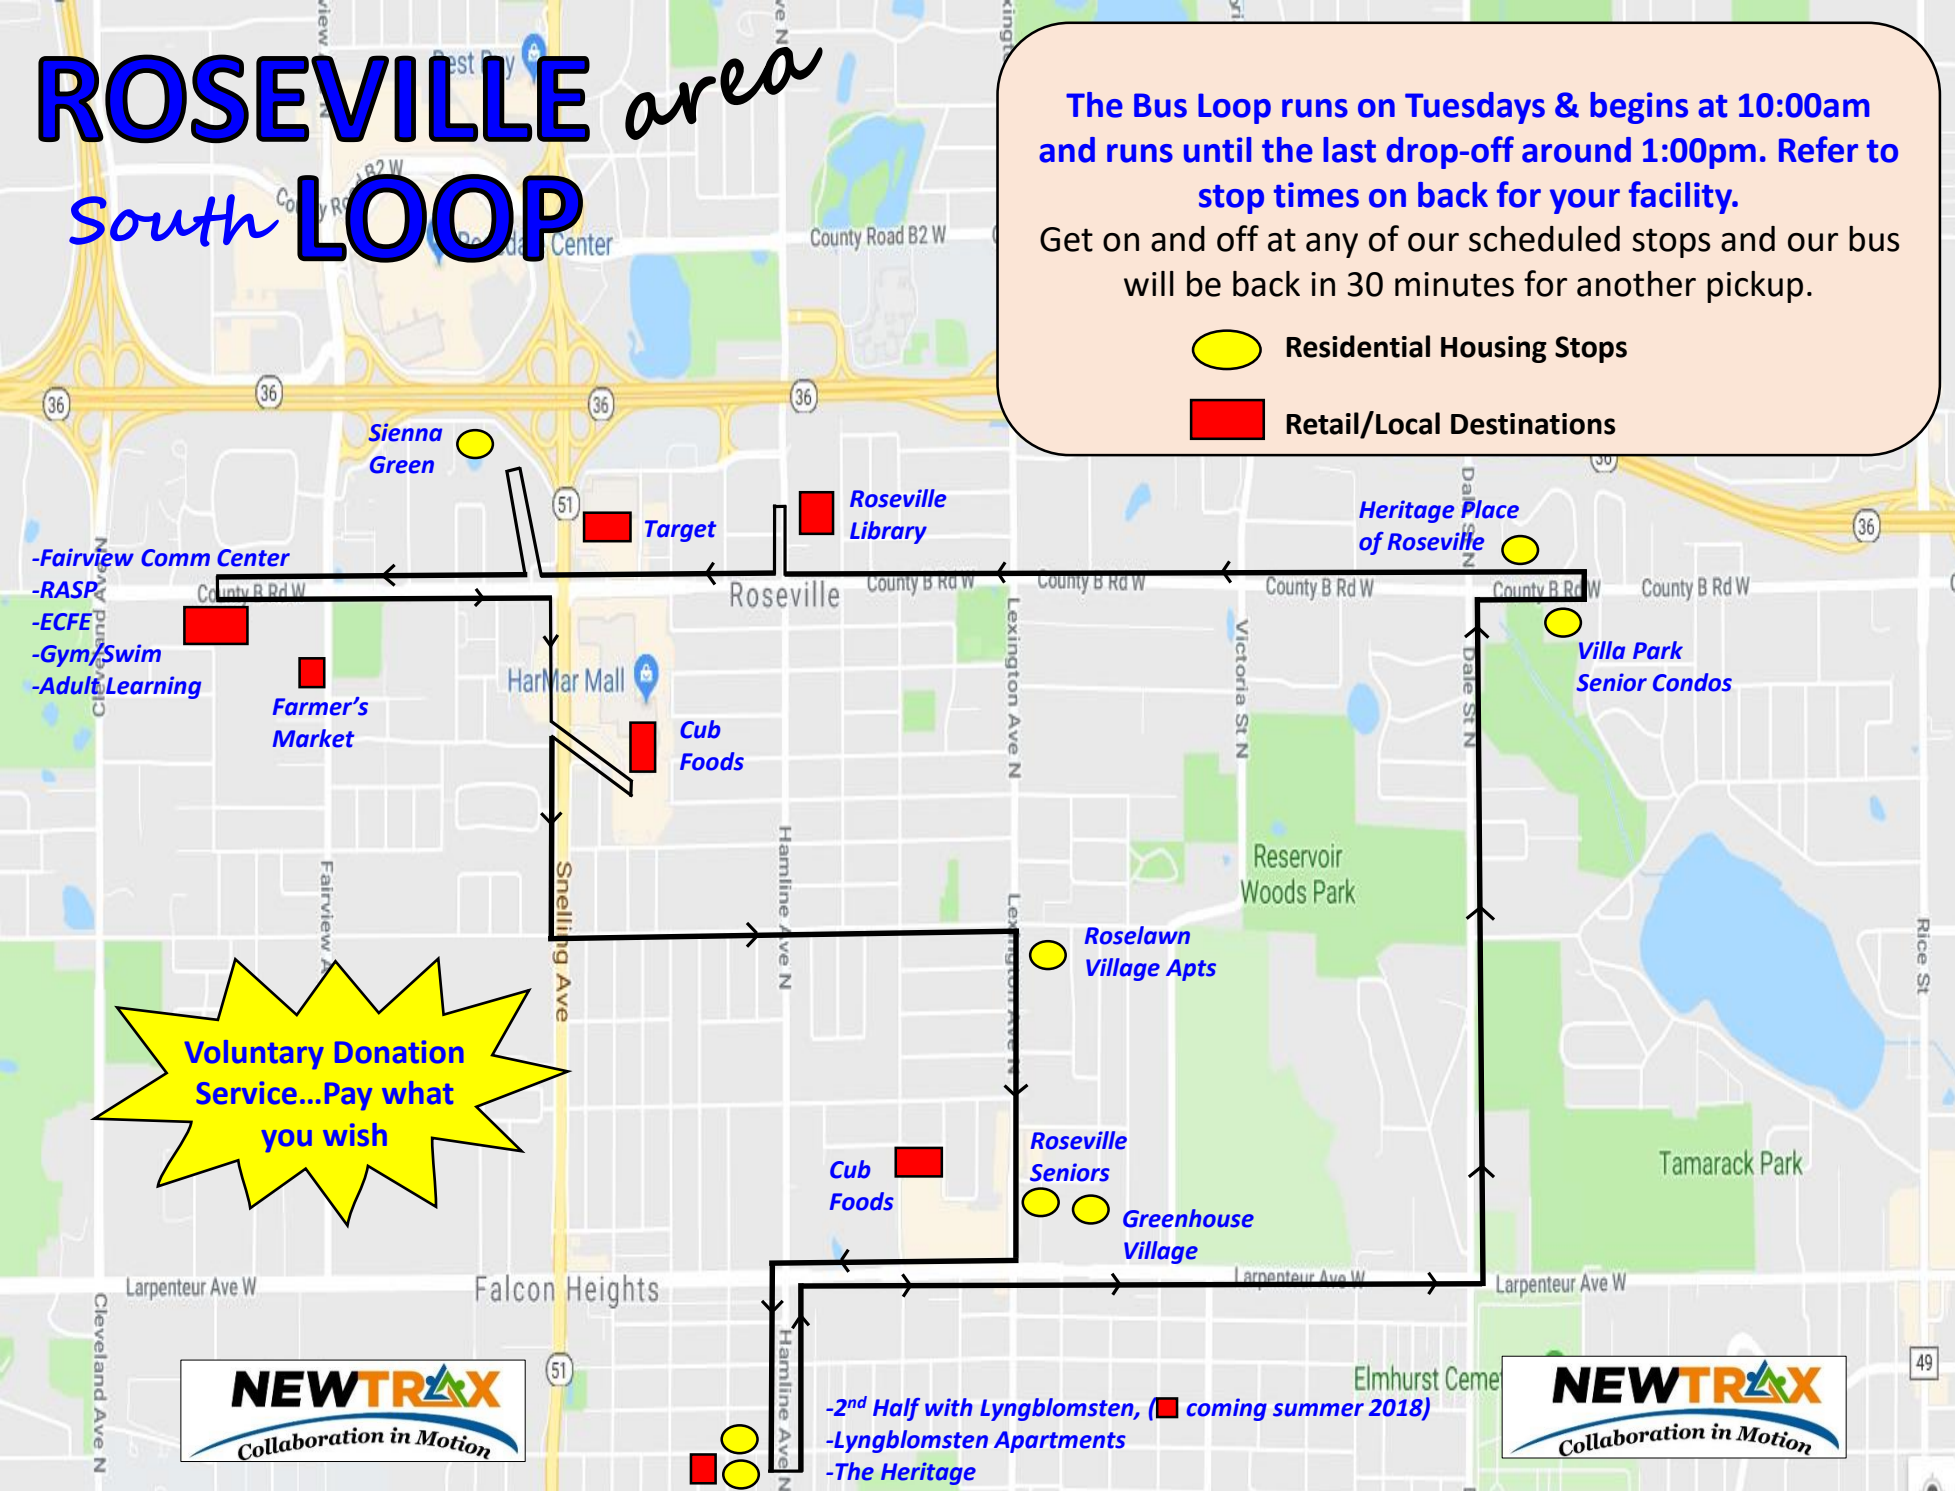

ROSEVILLE *area*

South LOOP

The Bus Loop runs on Tuesdays & begins at 10:00am and runs until the last drop-off around 1:00pm. Refer to stop times on back for your facility.

Get on and off at any of our scheduled stops and our bus will be back in 30 minutes for another pickup.

-  Residential Housing Stops
-  Retail/Local Destinations

- Fairview Comm Center
- RASP
- ECFE
- Gym/Swim
- Adult Learning

Farmer's Market

HarMar Mall

Cub Foods

Target

Roseville Library

Heritage Place of Roseville

- 2nd Half with Lyngblomsten,  coming summer 2018
- Lyngblomsten Apartments
- The Heritage

ROSEVILLE area South Loop

On **Tuesdays** this fixed route loop will service the south end of the Roseville area communities near the **County Road B** corridor & south. From restaurants to retail to grocery to our local Fairview Community Center, the bus circular will provide a safe and convenient way to get around town. Come aboard to take care of your errands or just take a ride to stop and get a cup of coffee. See our schedule below for stop times and locations...

Times in GREEN are for pickups from senior facilities to travel to retail/local locations.

Times in RED are ONLY designated for return drop-offs at senior facility locations

Times in WHITE are for drop-offs & pickups at retail/local locations